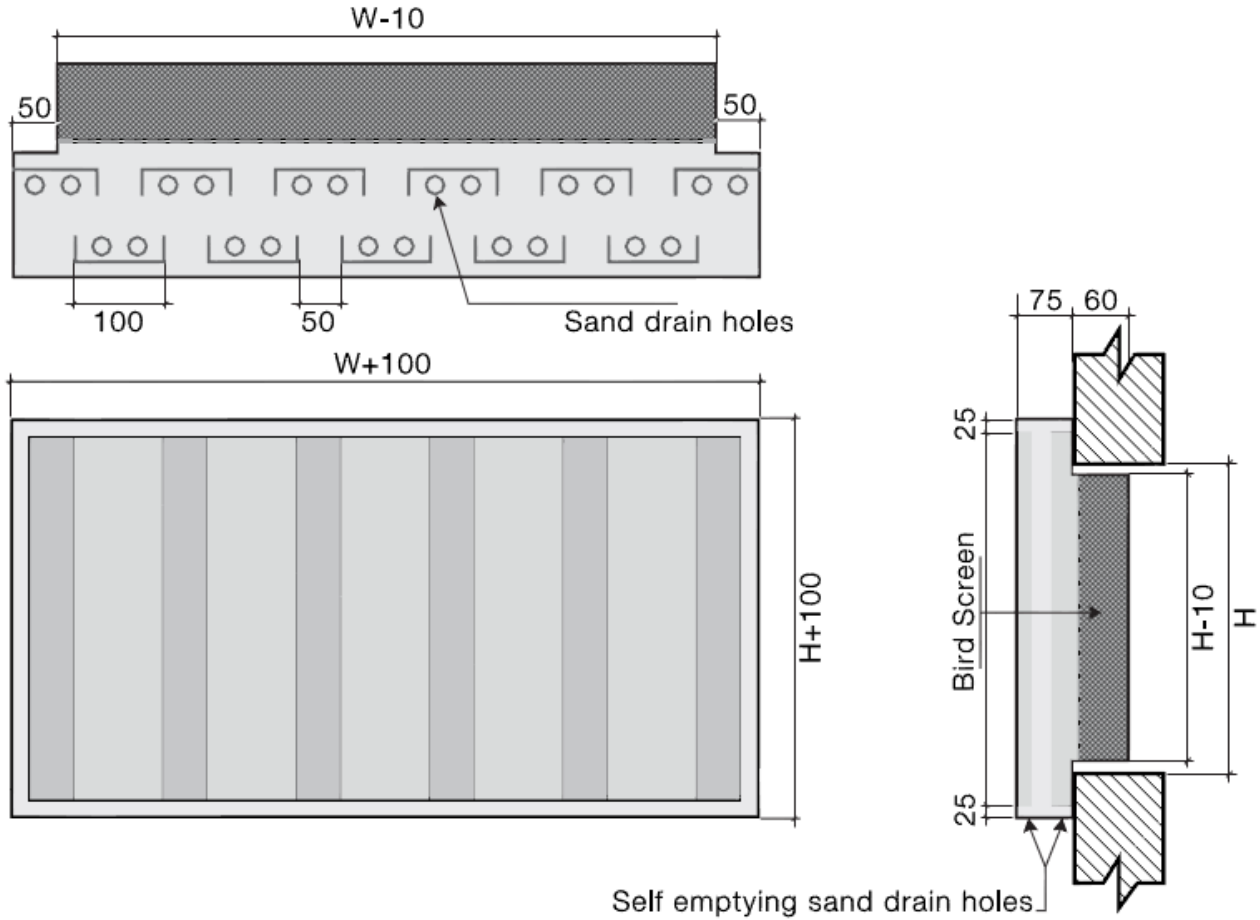

## SAND TRAP LOUVERS

### Standart Sizes

Width in mm	200	300	450	600	750	900	1050	1200	1350	1500
Height in mm	200	300	450	600	750	900	1050	1200	1350	1500

Note: Any non standard sizes can be supplied upon request, square, rectangular and all combinations of (width x height) sizes are available